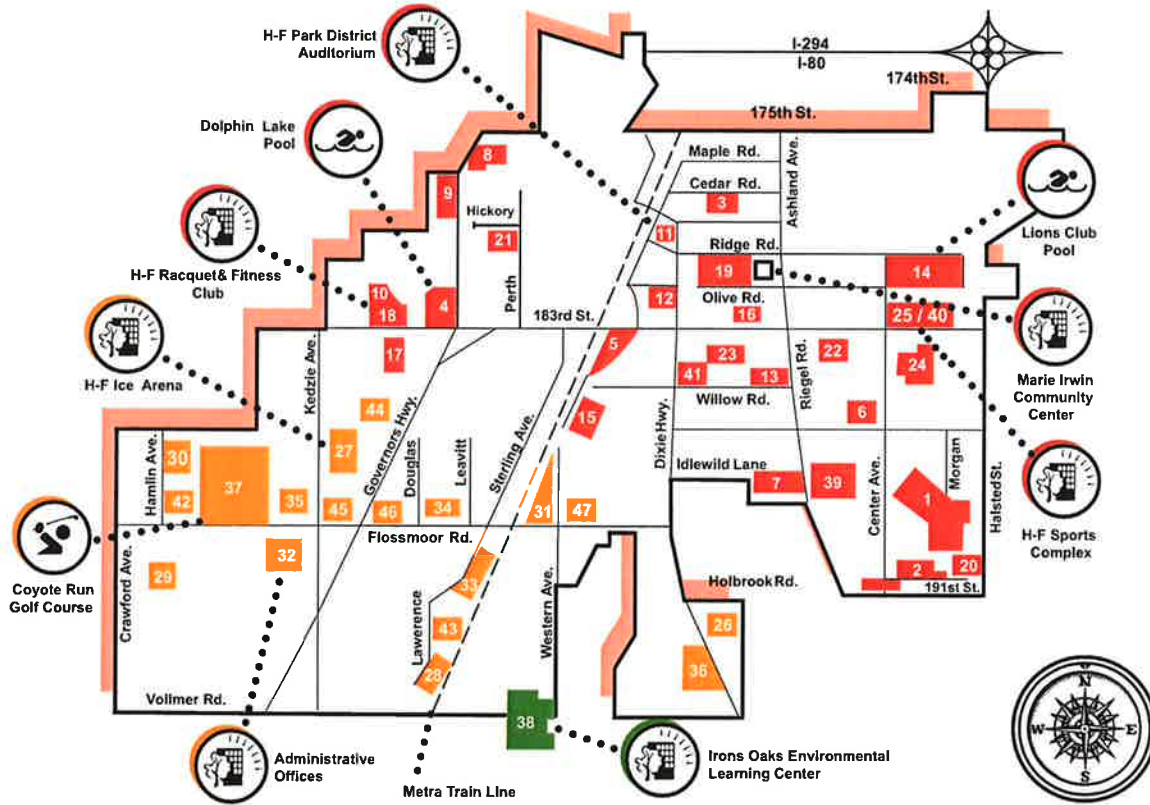

PARK DISTRICT MAP

HOMEWOOD

1. Apollo Park
2. Butterfield Park
3. Cedar Park
4. Dolphin Lake Park, Pool & Clubhouse
5. eXtreme Scene Skate Park
6. Patriots Park
7. Heritage Park
8. Hillcrest Park
9. Hollydale Park
10. Homewood Estates Park
11. Park District Auditorium
12. Independence Park
13. Indian Trails Park
14. Lions Club Park & Pool
15. Millennium Park
16. Orchard Park
17. Pinewood Park
18. H-F Racquet & Fitness Club
19. Richard D. Irwin Park & Marie Irwin Community Center
20. Rover's Run Dog Park
21. Scandia Park
22. Tower Park

23. Willowview Park
24. Woodborough Park
25. H-F Sports Complex

FLOSSMOOR

26. Pinehurst Park
27. H-F Ice Arena
28. Highlands Park
29. Ballantrae Park
30. Flossmoor Hills Park
31. Flossmoor Park
32. Gretchen Goldberg, M.D., Memorial Park & Goldberg Administration Center
33. Heather Hill Park
34. Leavitt Avenue Park
35. Parks Department
36. Pheasant Trails Park
37. Coyote Run Golf Course

OLYMPIA FIELDS

38. Irons Oaks Environmental Learning Center a cooperative facility with Olympia Fields Park District

Programs are also hosted at the following community facilities:

HOMEWOOD

39. Churchill School, 190th St. & Center Ave.
40. James Hart JHS, 18211 Aberdeen St.
41. Willow School, 1804 Willow Rd.

FLOSSMOOR

42. Flossmoor Hills School, 3721 Beech
43. Heather Hills School, 1439 Lawrence Crescent
44. H-F High School-North, Governors Highway
45. H-F High School-South, 999 Kedzie Ave.
46. Parker JHS, 2810 School
47. Western Ave. School, 940 Western Ave.

OLYMPIA FIELDS

The Barn at Sgt. Means Park, 20712 S. Western Ave.

TINLEY PARK

SSSRA, 19910 80th Ave.